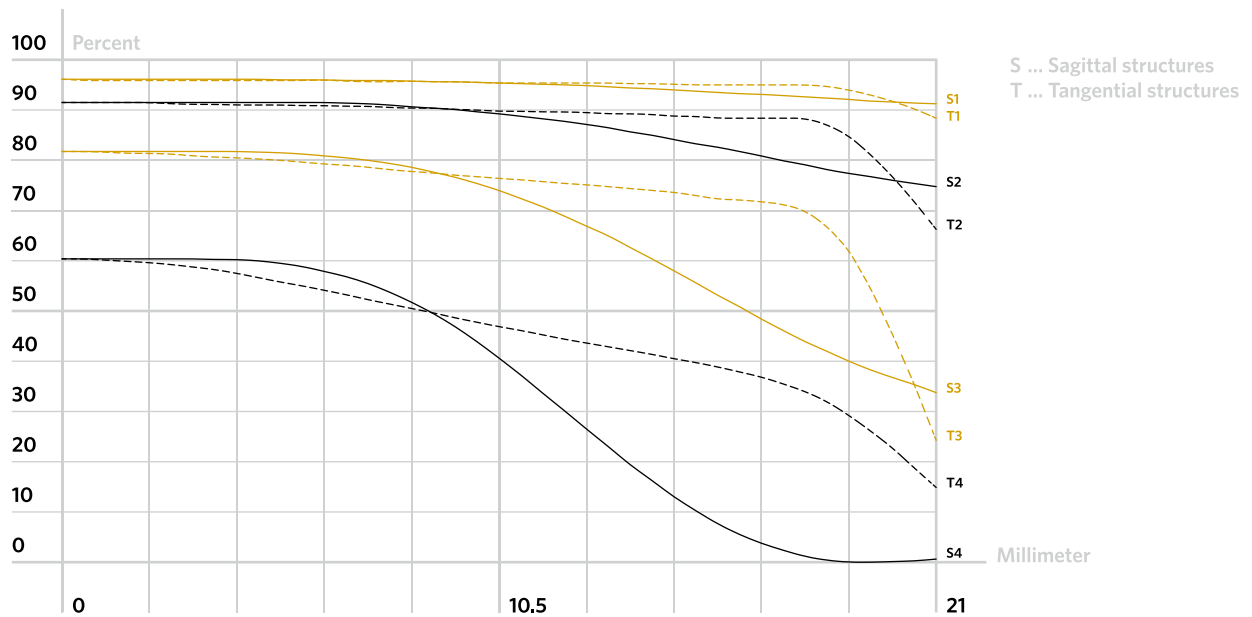

1. Technical Specifications

Focal length: 85mm
 Maximum aperture: f/2.2
 Apertures: Waterhouse aperture stops, up to f/16
 Image circle: 44mm
 Field of view: 28 degrees
 Lens mounting profile: Canon EF or Nikon F
 Electronic contacts: No
 Closest focusing distance: 1m
 Focusing mechanism: Gear rack focusing
 Filter thread: 58mm

2. Center Resolution Data

f/2.8 (infinite) - 50 lp/mm

f/5.6 (infinite) - 120 lp/mm

f/11 (infinite) - 112 lp/mm

3. MTF Chart

(5, 10, 20, 40 lp/mm, X = 21)

f/2.8 (infinite)

NEW PETZVAL 85 2.2/85 Art Lens

Technical Data Sheet

f/5.6 (infinite)

f/11 (infinite)

NEW PETZVAL 85 2.2/85 Art Lens

Technical Data Sheet

4. Illumination

f/2.8 (infinite)

f/5.6 (infinite)