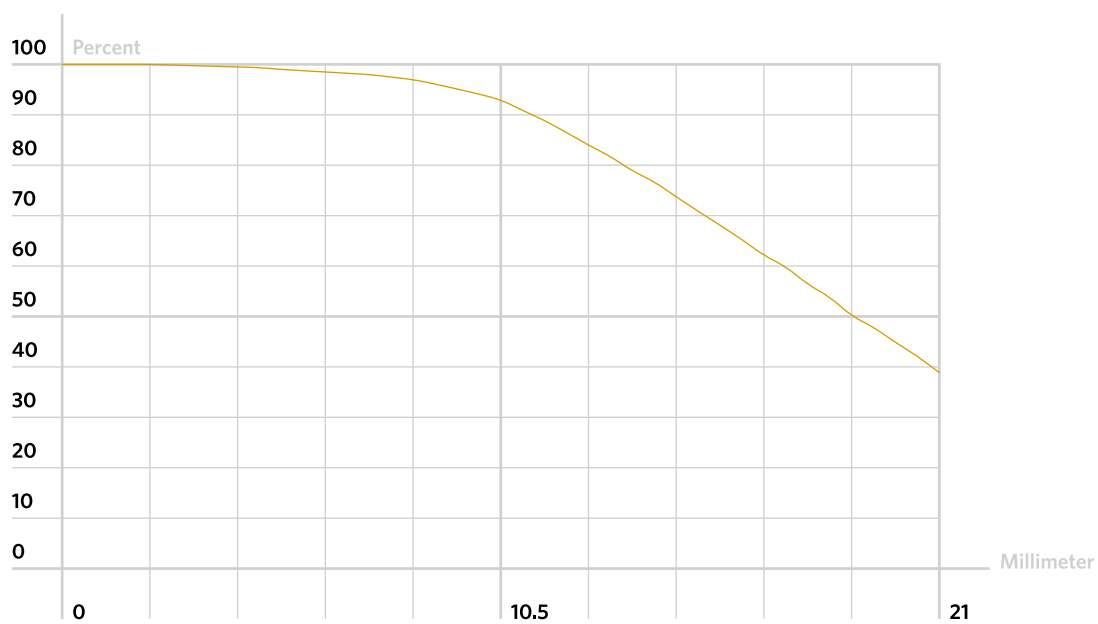

2. Center Resolution Data

f/2.8 (infinite) - 50 lp/mm

f/5.6 (infinite) - 120 lp/mm

f/11 (infinite) - 112 lp/mm

3. MTF Chart

(5, 10, 20, 40 lp/mm, X = 21)

f/2.8 (infinite)

NEW PETZVAL 85 2.2/85 Art Lens

Technical Data Sheet

f/5.6 (infinite)

f/11 (infinite)

NEW PETZVAL 85 2.2/85 Art Lens

Technical Data Sheet

4. Illumination

f/2.8 (infinite)

f/5.6 (infinite)

NEW PETZVAL 85 2.2/85 Art Lens

Technical Data Sheet

f/11 (infinite)