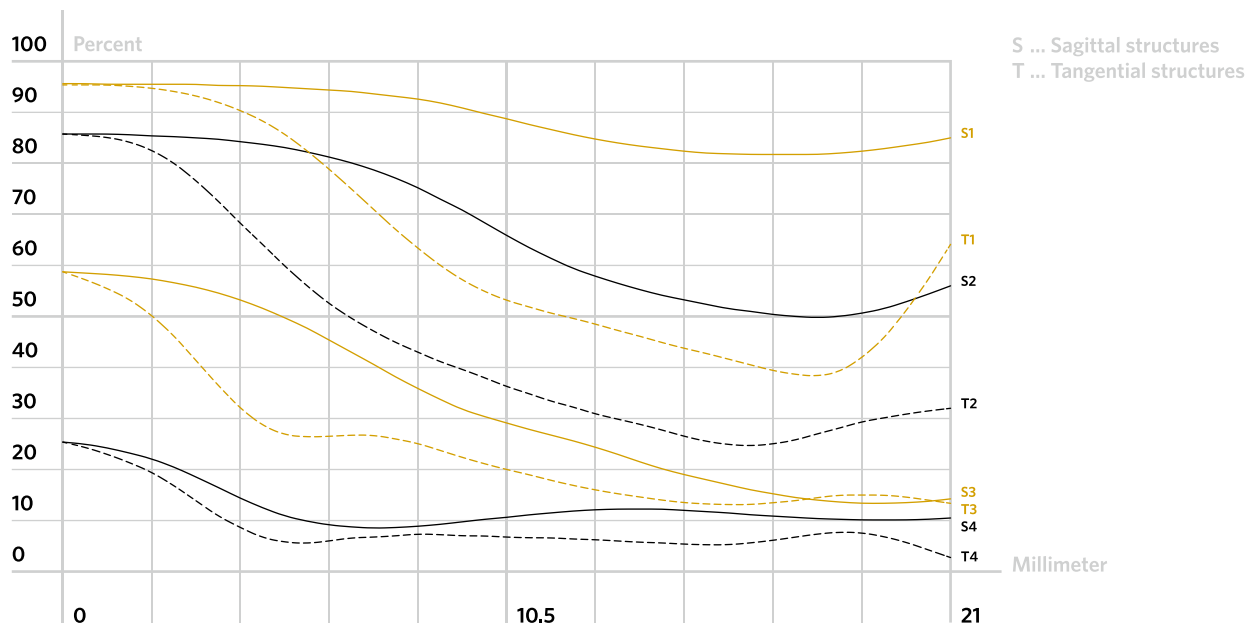

2. Center Resolution Data

f/2.8 (infinite) - 50 lp/mm

f/5.6 (infinite) - 120 lp/mm

f/11 (infinite) - 112 lp/mm

3. MTF Chart

(5, 10, 20, 40 lp/mm, X = 21)

f/2.8 (infinite)

NEW PETZVAL 85 2.2/85 Art Lens

Technical Data Sheet

f/5.6 (infinite)

f/11 (infinite)

NEW PETZVAL 85 2.2/85 Art Lens

Technical Data Sheet

4. Illumination

f/2.8 (infinite)

f/5.6 (infinite)