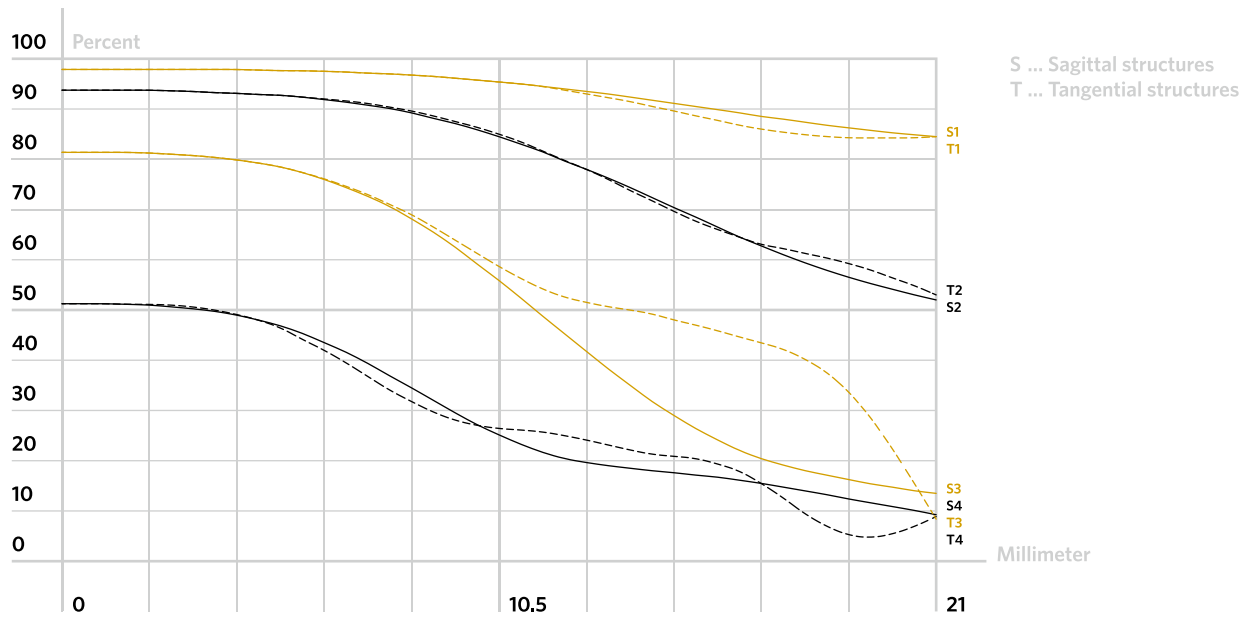

1. Technical Specifications

Focal length: 85mm
 Maximum aperture: f/2.2
 Apertures: Waterhouse aperture stops, up to f/16
 Image circle: 44mm
 Field of view: 28 degrees
 Lens mounting profile: Canon EF or Nikon F
 Electronic contacts: No
 Closest focusing distance: 1m
 Focusing mechanism: Gear rack focusing
 Filter thread: 58mm

2. Center Resolution Data

f/2.8 (infinite) - 50 lp/mm

f/5.6 (infinite) - 120 lp/mm

f/11 (infinite) - 112 lp/mm

3. MTF Chart

(5, 10, 20, 40 lp/mm, X = 21)

f/2.8 (infinite)

NEW PETZVAL 85 2.2/85 Art Lens

Technical Data Sheet

f/5.6 (infinite)

f/11 (infinite)

NEW PETZVAL 85 2.2/85 Art Lens

Technical Data Sheet

4. Illumination

f/2.8 (infinite)

f/5.6 (infinite)