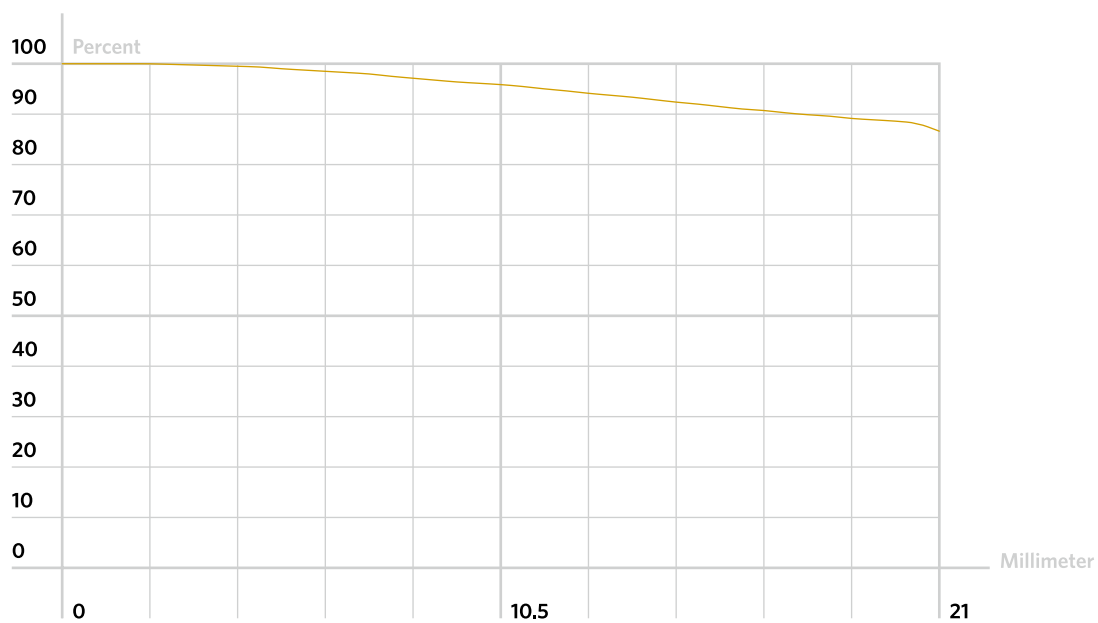

2. Center Resolution Data

f/2.8 (infinite) - 50 lp/mm

f/5.6 (infinite) - 120 lp/mm

f/11 (infinite) - 112 lp/mm

3. MTF Chart

(5, 10, 20, 40 lp/mm, X = 21)

f/2.8 (infinite)

NEW PETZVAL 85 2.2/85 Art Lens

Technical Data Sheet

f/5.6 (infinite)

f/11 (infinite)

NEW PETZVAL 85 2.2/85 Art Lens

Technical Data Sheet

4. Illumination

f/2.8 (infinite)

f/5.6 (infinite)

NEW PETZVAL 85 2.2/85 Art Lens

Technical Data Sheet

f/11 (infinite)