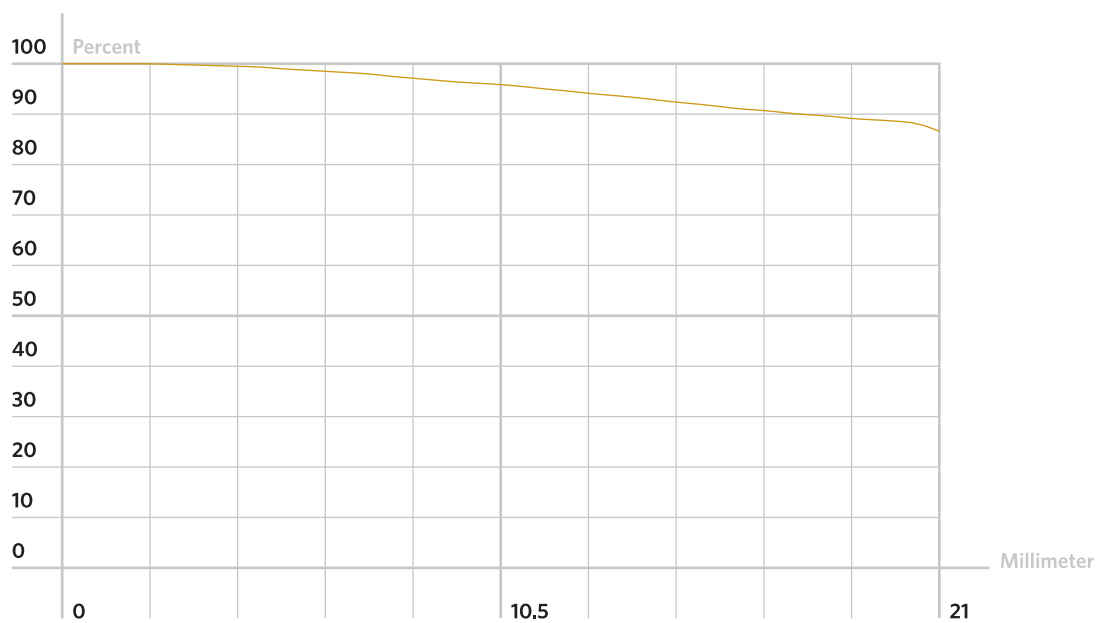

2. Center Resolution Data

f/2.8 (infinite) - 50 lp/mm

f/5.6 (infinite) - 120 lp/mm

f/11 (infinite) - 112 lp/mm

3. MTF Chart

(5, 10, 20, 40 lp/mm, x=21mm)

f/2.8 (infinite)

NEW PETZVAL ART LENS 1:2.2 / 85mm

Technical Data Sheet

f/5.6 (infinite)

f/11 (infinite)

NEW PETZVAL ART LENS 1:2.2 / 85mm

Technical Data Sheet

4. Illumination

f/2.8 (infinite)

f/5.6 (infinite)

NEW PETZVAL ART LENS 1:2.2 / 85mm

Technical Data Sheet

f/11 (infinite)