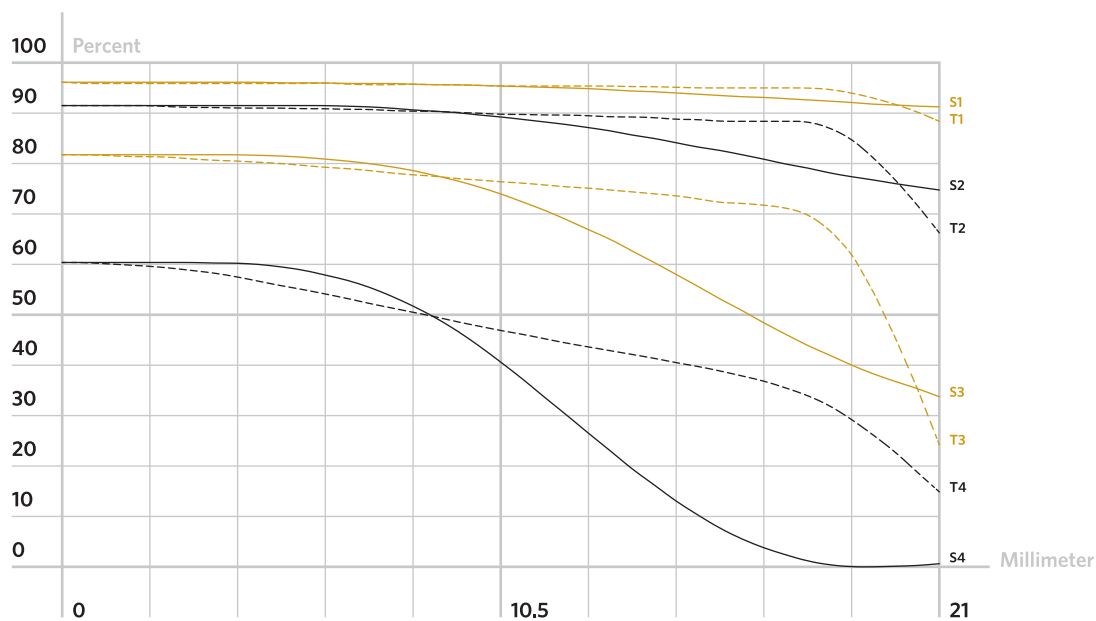

1. Technical Specifications

Focal length: 85mm
Maximum aperture: f/2.2
Apertures: Waterhouse aperture stops, up to f/16
Image circle: 44mm
Field of view: 28 degrees
Lens mounting profile: Canon EF and Nikon F
Electronic contacts: No
Closest focusing distance: 1m
Focusing mechanism: Gear rack focusing
Filter thread: 58mm

2. Center Resolution Data

f/2.8 (infinite) - 50 lp/mm

f/5.6 (infinite) - 120 lp/mm

f/11 (infinite) - 112 lp/mm

3. MTF Chart

(5, 10, 20, 40 lp/mm, x=21mm)

f/2.8 (infinite)

NEW PETZVAL ART LENS 1:2.2 / 85mm

Technical Data Sheet

f/5.6 (infinite)

f/11 (infinite)

NEW PETZVAL ART LENS 1:2.2 / 85mm

Technical Data Sheet

4. Illumination

f/2.8 (infinite)

f/5.6 (infinite)

NEW PETZVAL ART LENS 1:2.2 / 85mm

Technical Data Sheet

f/11 (infinite)