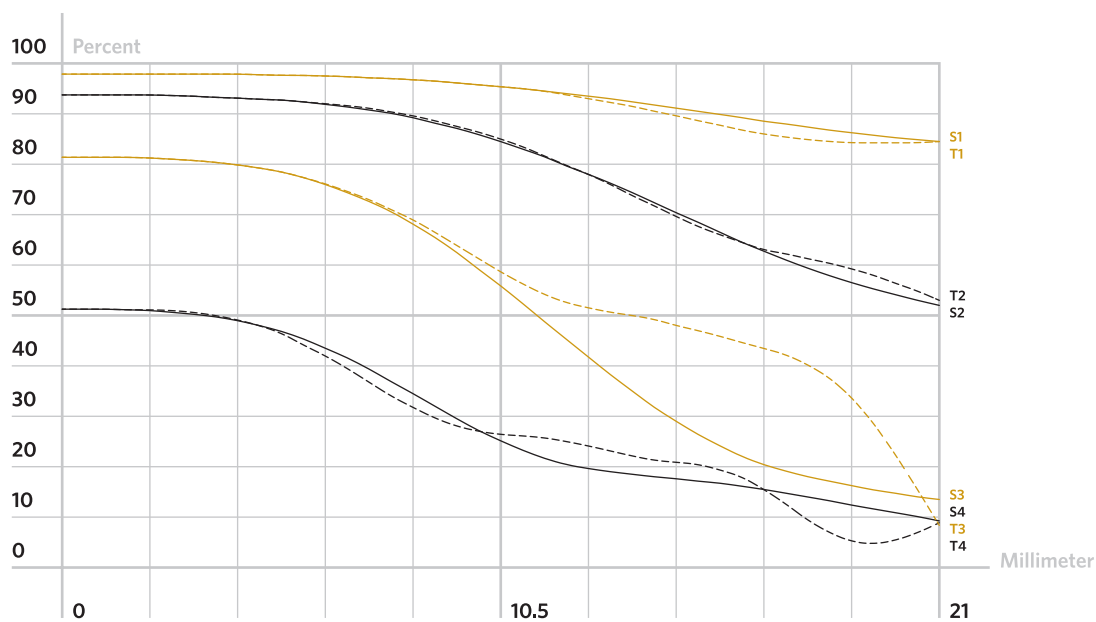

1. Technical Specifications

Focal length: 85mm
Maximum aperture: f/2.2
Apertures: Waterhouse aperture stops, up to f/16
Image circle: 44mm
Field of view: 28 degrees
Lens mounting profile: Canon EF and Nikon F
Electronic contacts: No
Closest focusing distance: 1m
Focusing mechanism: Gear rack focusing
Filter thread: 58mm

2. Center Resolution Data

f/2.8 (infinite) - 50 lp/mm

f/5.6 (infinite) - 120 lp/mm

f/11 (infinite) - 112 lp/mm

3. MTF Chart

(5, 10, 20, 40 lp/mm, x=21mm)

f/2.8 (infinite)

NEW PETZVAL ART LENS 1:2.2 / 85mm

Technical Data Sheet

f/5.6 (infinite)

f/11 (infinite)

NEW PETZVAL ART LENS 1:2.2 / 85mm

Technical Data Sheet

4. Illumination

f/2.8 (infinite)

f/5.6 (infinite)