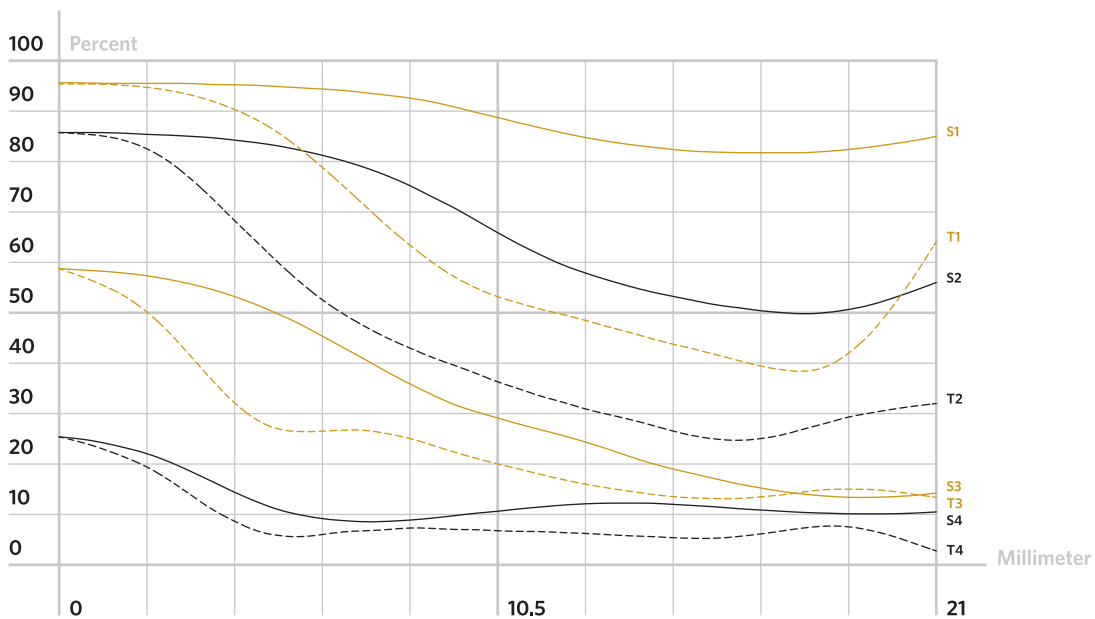

1. Technical Specifications

Focal length: 85mm
Maximum aperture: f/2.2
Apertures: Waterhouse aperture stops, up to f/16
Image circle: 44mm
Field of view: 28 degrees
Lens mounting profile: Canon EF and Nikon F
Electronic contacts: No
Closest focusing distance: 1m
Focusing mechanism: Gear rack focusing
Filter thread: 58mm

2. Center Resolution Data

f/2.8 (infinite) - 50 lp/mm

f/5.6 (infinite) - 120 lp/mm

f/11 (infinite) - 112 lp/mm

3. MTF Chart

(5, 10, 20, 40 lp/mm, x=21mm)

f/2.8 (infinite)

NEW PETZVAL ART LENS 1:2.2 / 85mm

Technical Data Sheet

f/5.6 (infinite)

f/11 (infinite)

NEW PETZVAL ART LENS 1:2.2 / 85mm

Technical Data Sheet

4. Illumination

f/2.8 (infinite)

f/5.6 (infinite)