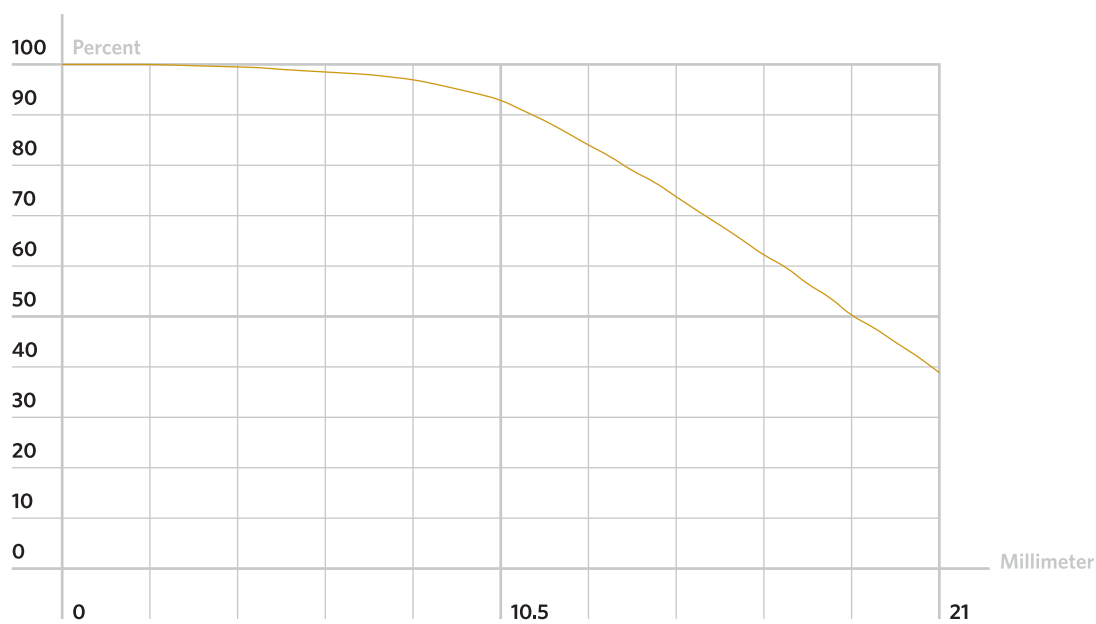

2. Center Resolution Data

f/2.8 (infinite) - 50 lp/mm

f/5.6 (infinite) - 120 lp/mm

f/11 (infinite) - 112 lp/mm

3. MTF Chart

(5, 10, 20, 40 lp/mm, x=21mm)

f/2.8 (infinite)

NEW PETZVAL ART LENS 1:2.2 / 85mm

Technical Data Sheet

f/5.6 (infinite)

f/11 (infinite)

NEW PETZVAL ART LENS 1:2.2 / 85mm

Technical Data Sheet

4. Illumination

f/2.8 (infinite)

f/5.6 (infinite)

NEW PETZVAL ART LENS 1:2.2 / 85mm

Technical Data Sheet

f/11 (infinite)